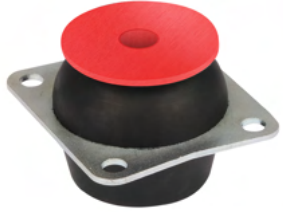

ESG-20011
Rubber Cone Mount

Product Description
H: 3,20" Hole L1: 3,55" Hole L2: 2,90" Center Hole: 0,65"

Oem No

-

Compatible Vehicles

-

ESG-20016
Rubber Cab Mount

Product Description
-

ESG-20017
Rubber Cone Mount

Product Description
-

Oem No

3712694M1

Compatible Vehicles

Massey Ferguson / 6100 Series • 8100 Series

ESG-20013
Unn. Cab Mount

Product Description
-

Oem No

F99 / 60021

Compatible Vehicles

JCB

ESG-20018
Rubber Cab Mount (Con. Tube)

Product Description
-

Oem No

1502231C91 • 1533773C1 • 3116147R91
1533773C2 • 1284740C2